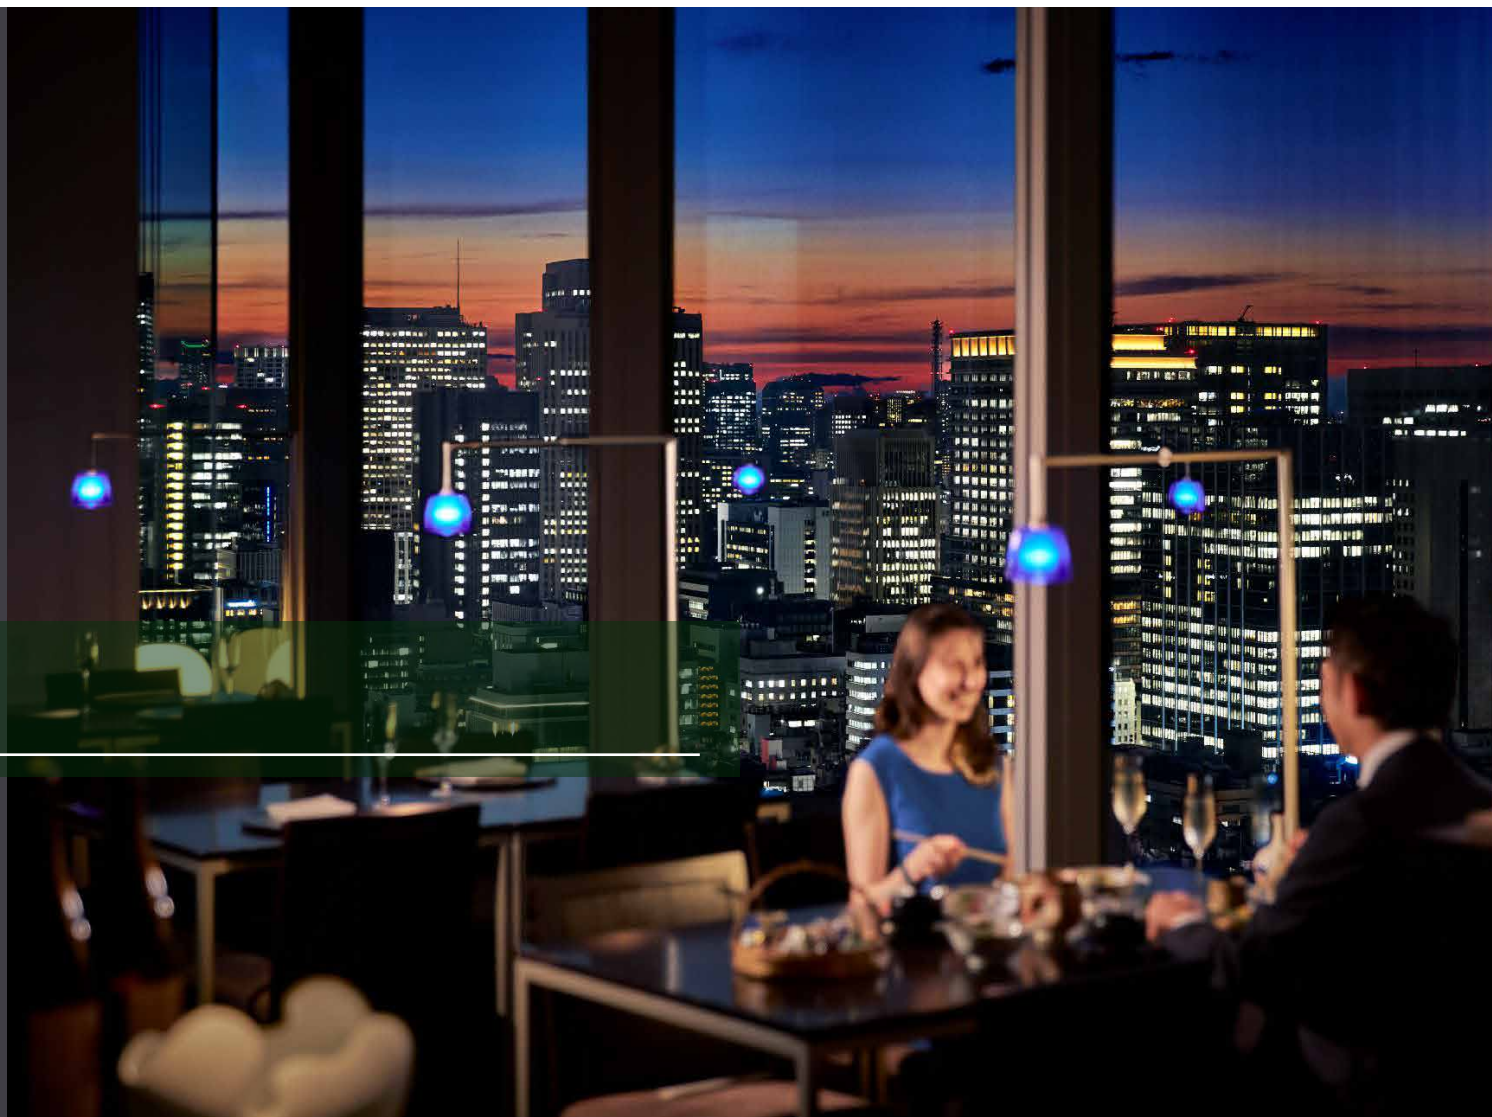

<https://parkhoteltokyo.com/ja/restaurants-bar/>

花山椒
Hanasanshou

Hanasanshou

花山椒

A Japanese restaurant that combines Japanese and Modern cuisine. Enjoy traditional Japanese Kaiseki cuisine.

An Art Museum Where You Can Stay In Art Hotel in the Sky Where an Extraordinary Time Awaits
まるで泊まれる美術館 ここは非日常を楽しむ天空のアートホテル