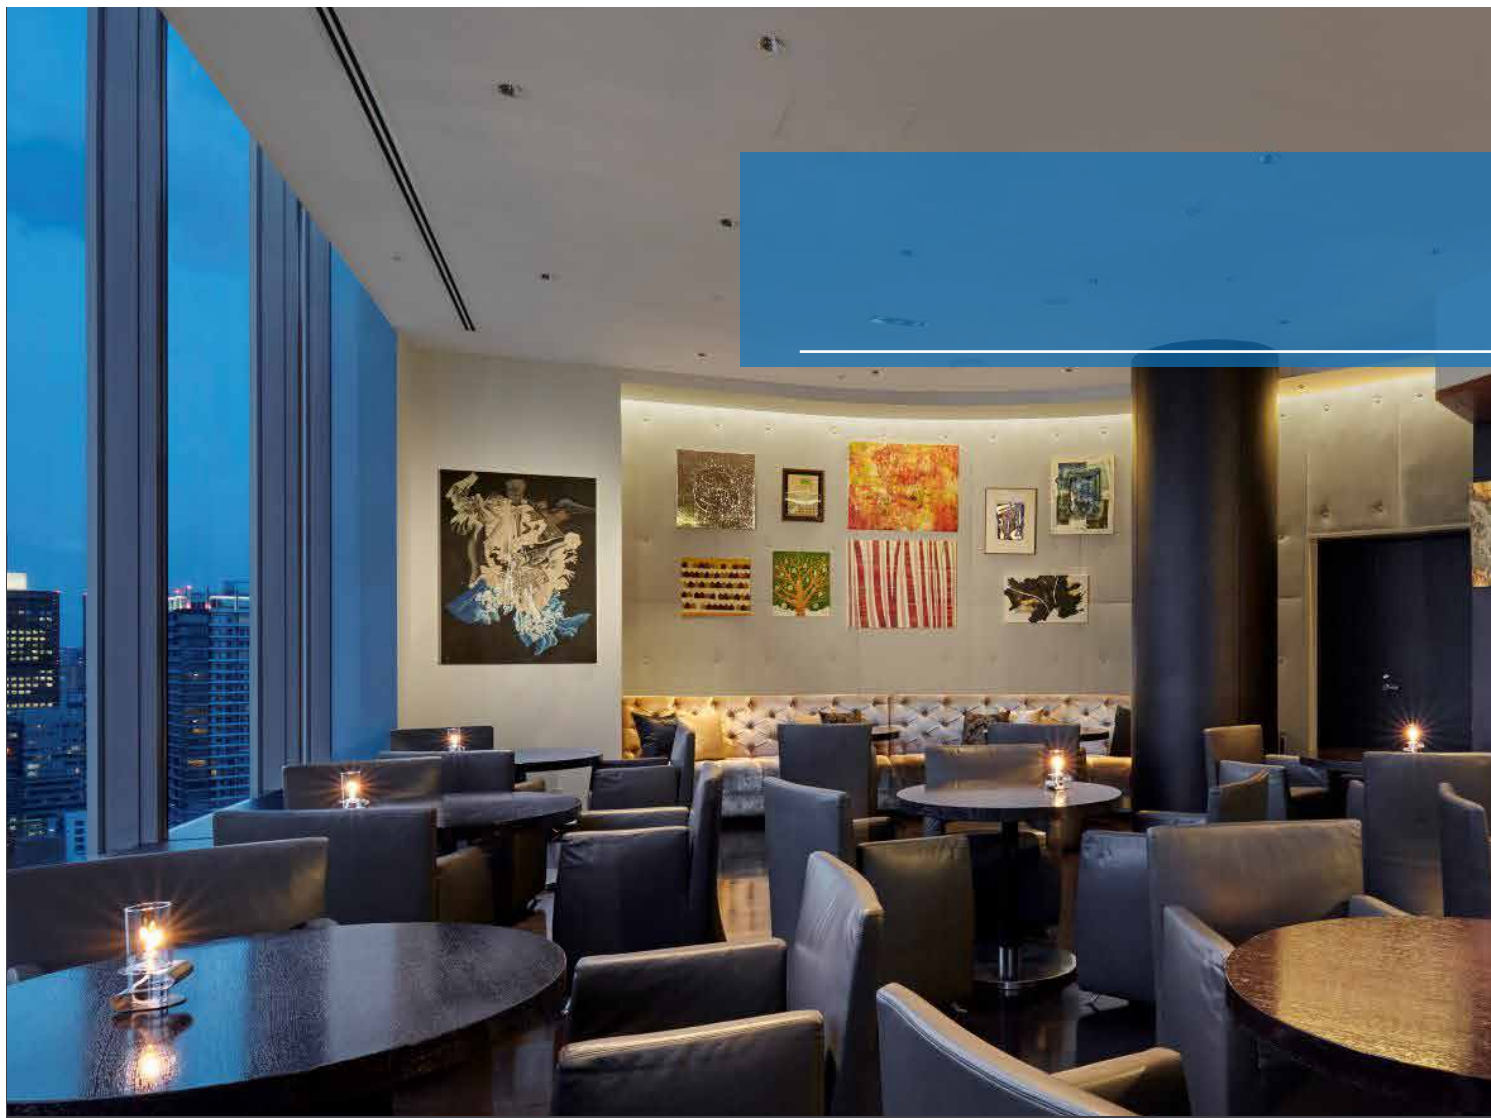

<https://parkhoteltokyo.com/ja/restaurants-bar/>

花山椒
Hanasanshou

Hanasanshou

花山椒

A Japanese restaurant that combines Japanese and Modern cuisine. Enjoy traditional Japanese Kaiseki cuisine.

An Art Museum Where You Can Stay In Art Hotel in the Sky Where an Extraordinary Time Awaits
まるで泊まれる美術館 ここは非日常を楽しむ天空のアートホテル

Hanasanshou

花山椒

A Japanese restaurant that combines Japanese and Modern cuisine. Enjoy traditional Japanese Kaiseki cuisine.

An Art Museum Where You Can Stay In Art Hotel in the Sky Where an Extraordinary Time Awaits
まるで泊まれる美術館 ここは非日常を楽しむ天空のアートホテル

A R T
COLOURS
Dining

ART colours Dining

アートカラースダイニング

A space brimming with creativity where guests savor meals surrounded by artwork in a unique, museum-like atmosphere.

An Art Museum Where You Can Stay In Art Hotel in the Sky Where an Extraordinary Time Awaits